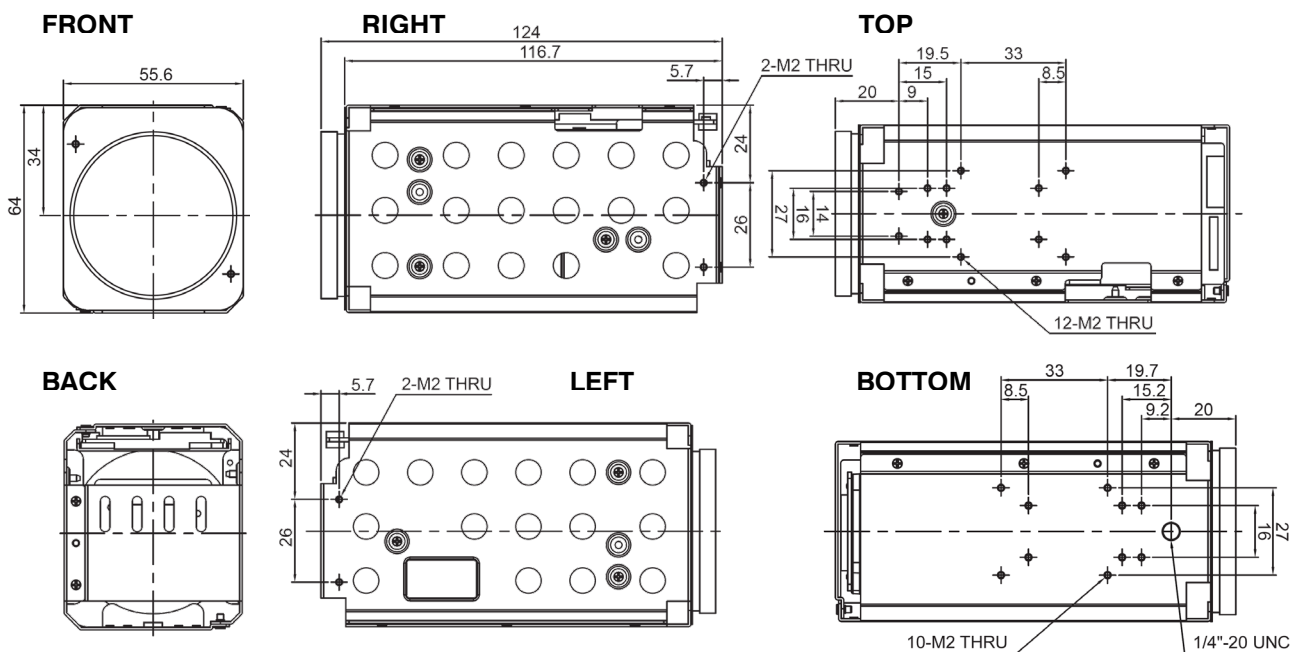

HARRIER 36x AF-ZOOM CAMERA

LVDS/EX-SDI/CVBS/GLOBAL SHUTTER

AS-CAM-36LGHD-A

- 1080p 60fps, 36x optical zoom global shutter block camera
- LVDS, EX-SDI and analog video output
- EX-SDI mode for long cable length applications
- VISCA serial and Pelco – P/D camera control

AS-CAM-36LGHD-A

Dimensions

AS-CAM-36LGHD-A					
Total Pixels	1,936(H) x 1,226(V) = 2.37M pixels		Eff. Pixels	1,936(H) x 1,216(V) = 2.35M pixels	
Video Modes	1080p60/50/30/25 fps, 720p/60/50/30/25 fps		Min. Illum.	Color(1/30s, 48dB) : 0.3 lux , Color DSS(1/2s, 48dB) : 0.06 lux	
S/N ratio	more than 50dB (AGC off)		F. length	f = 6.0 mm ~ 216.0 mm	
Aperture	F1.5 (wide) ~ F4.8 (tele)		Exposure	Auto/Iris Priority/Shutter Priority/Manual	
View Angle Wide/Tele	59.13° (D)	52.62° (H)	31.08° (V)	Shutter spd.	1/30(25) ~ 1/20,000 sec
	2.24° (D)	1.95° (H)	1.1° (V)		Iris
Day & Night	Day / Night		Brightness	0-14 steps	
Min. Distance	Wide: 0.1 m, Tele: 1.5 m (Focus near limit must be set)		DSS	Off / 2x / 4x / 8x / 16x / 32x (/64x : 60 or 50fps mode only)	
Backlight	OFF / BLC / HLC		White Bal.	Auto/One Push/Manual/Indoor/Outdoor	
Sharpness	0 - 10 steps		DNR	OFF / Low / Middle / High / Auto	
Defog	OFF / ON (Auto/Manual)		Privacy	Mask OFF / ON 8 positions	
Mirror	OFF / H / V / H&V		Motion	Detection OFF / 3 positions	
Control Protocol	Serial VISCA Pelco-D / P		Baud Rate	9600 / 19200 / 38400 / 57600 / 115200	
Voltage	9 - 15V DC		Current	550mA	
Storage	-20°C – +60°C (Humidity: 0%RH – 90%RH)		Operation	-10°C – +50°C (Humidity: 0%RH – 90%RH)	
Dimensions	55.6(W) x 64(H) x 124(D) (mm)		Weight	416g	